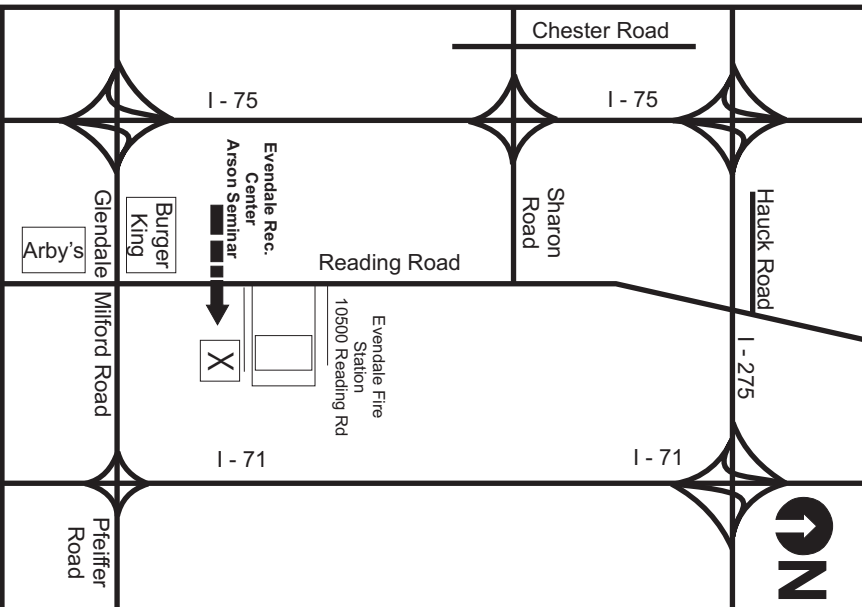

G.C.R.A.F.I.S. OCTOBER 27th & 28th, 2011

THURSDAY

07:30 - 08:30 Open Registration
Coffee & Doughnuts

08:00 - 08:15 Opening Remarks

08:15 - 11:45 Arson Investigation 360
Ohio Chapter of the International
Association of Arson Investigators

11:45 - 12:30 Lunch

Ohio Chapter of the IAAI Meeting

12:30 - 16:00 Arson Investigation 360
Ohio Chapter of the International
Association of Arson Investigators

FRIDAY

08:00 - 10:00 Eliminating Accidental Causes
Mike Reynolds IAAI-CFI
Assistant Vice President
Unified Investigation and Sciences

10:00 - 12:00 Fires involving CSST
Mike Reynolds IAAI-CFI
Assistant Vice President
Unified Investigation and Sciences

12:00 - 12:45 Lunch

12:45 - 13:45 Interviews and Interrogations
Detective Jenny Luke
Cincinnati Police Department
Homicide Division

13:45 - 14:00 Break

14:00 - 15:30 Canine use in Investigations:
A hands on Demonstration
Sheri Johnson
Ohio Search Dog Association

15:30 - 16:00 Testing and Certificates

Attendance at this seminar is by invitation only, and GCRAFIS reserves the right to limit attendance or to reject any registration.

Registration is limited to the first 250 respondents. Don't Delay!